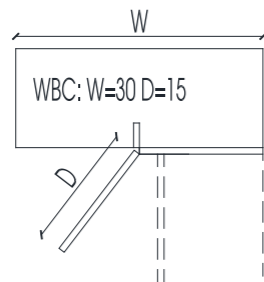

Kitchen Cabinet MSRP List

Wall Cabinet-12"H,15"H,18"H,21"H & 24"H	ITEM	BOX	Classic	Deluxe	Delight	Luxury
	W3012	185	44	62	80	129
	W3015	194	51	74	97	158
	W3018	203	59	86	114	187
	W3021	214	66	98	131	214
	W3024	250	74	109	147	244
	W3312	193	46	66	86	140
	W3315	202	55	80	105	172
	W3318	212	63	94	124	204
	W3321	223	71	106	142	235
	W3321	222	66	101	132	224
	W3324	263	80	119	161	268
	W3612	201	49	71	94	152
	W3615	211	59	86	114	187
	W3618	220	68	100	134	222
	W3621	232	76	115	153	256
	W3624	274	86	128	175	291

*Double door style
*24" height cabinets have 1 shelf
*All other height cabinets have no shelf

Wall Blind Corner Cabinet

ITEM	BOX	Classic	Deluxe	Delight	Luxury
WBC3030	312	59	86	114	187
WBC3036	339	68	100	134	222
WBC3042	378	76	115	153	256

*15" width doors and 6" width filler
*Cabinet box is L/R reversible
*30" & 36" height cabinets have 2 shelves, 42" have 3 shelves

Kitchen Cabinet MSRP List

Wall Single Lift Cabinet	ITEM	BOX	Classic	Deluxe	Delight	Luxury
*One door, lift up style *15" & 18" height cabinets recommend BLUM STAY LIFT *18" & 21" height cabinets recommend BLUM MIDDLE STAY LIFT *Price of lift-up hardware is excluded *Refer to P40 for hardware info	WSL2412	128	30	46	60	100
	WSL2712	138	34	50	68	110
	WSL3012	146	38	54	74	123
	WSL3312	154	40	59	80	133
	WSL3612	162	43	64	88	146
	WSL2415	139	38	54	74	123
	WSL2715	147	42	60	83	137
	WSL3015	155	45	66	90	152
	WSL3315	163	49	73	100	166
	WSL3615	172	53	79	107	181
	WSL2418	147	43	64	88	146
	WSL2718	156	48	71	97	162
	WSL3018	165	53	79	107	181
	WSL3318	173	56	86	117	198
	WSL3618	182	61	92	129	214
	WSL2421	156	49	74	101	169
	WSL2721	165	54	82	112	189
	WSL3021	174	60	91	124	210
	WSL3321	184	65	98	136	229
	WSL3621	193	70	107	147	250

Wall Bi-Folding Cabinet

ITEM	BOX	Classic	Deluxe	Delight	Luxury
WBF2430	207	74	109	147	244
WBF2730	219	81	122	165	272
WBF3030	232	89	133	181	302
WBF3330	245	97	145	198	331
WBF3630	257	105	157	214	360