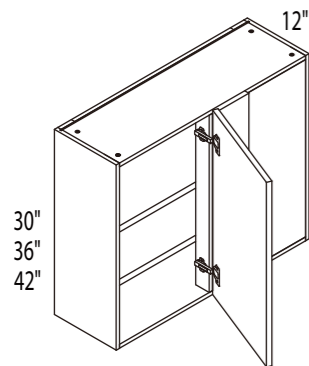

*Double doors style
 *24" height cabinets have one shelf

*Not all available items are shown in the list

Kitchen Cabinet MSRP List

Wall Cabinet-12"H,15"H,18"H,21"H & 24"H	ITEM	BOX	Classic	Deluxe	Delight	Luxury
	W3012	185	44	62	80	129
	W3015	194	51	74	97	158
	W3018	203	59	86	114	187
	W3021	214	66	98	131	214
	W3024	250	74	109	147	244
	W3312	193	46	66	86	140
	W3315	202	55	80	105	172
	W3318	212	63	94	124	204
	W3321	223	71	106	142	235
	W3321	222	66	101	132	224
	W3324	263	80	119	161	268
	W3612	201	49	71	94	152
	W3615	211	59	86	114	187
	W3618	220	68	100	134	222
	W3621	232	76	115	153	256
	W3624	274	86	128	175	291

*15" width doors and 6" width filler
 *Cabinet box is L/R reversible
 *30" & 36" height cabinets have 2 shelves, 42" have 3 shelves

Kitchen Cabinet MSRP List

Wall Single Lift Cabinet	ITEM	BOX	Classic	Deluxe	Delight	Luxury
<p>*One door, lift up style *15" & 18" height cabinets recommend BLUM STAY LIFT *18" & 21" height cabinets recommend BLUM MIDDLE STAY LIFT *Price of lift-up hardware is excluded *Refer to P40 for hardware info</p>	WSL2412	128	30	46	60	100
	WSL2712	138	34	50	68	110
	WSL3012	146	38	54	74	123
	WSL3312	154	40	59	80	133
	WSL3612	162	43	64	88	146
	WSL2415	139	38	54	74	123
	WSL2715	147	42	60	83	137
	WSL3015	155	45	66	90	152
	WSL3315	163	49	73	100	166
	WSL3615	172	53	79	107	181
	WSL2418	147	43	64	88	146
	WSL2718	156	48	71	97	162
	WSL3018	165	53	79	107	181
	WSL3318	173	56	86	117	198
	WSL3618	182	61	92	129	214
	WSL2421	156	49	74	101	169
	WSL2721	165	54	82	112	189
	WSL3021	174	60	91	124	210
	WSL3321	184	65	98	136	229
	WSL3621	193	70	107	147	250