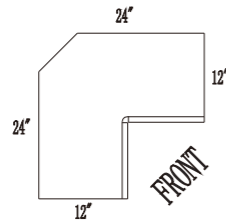

*15" width doors and 6" width filler
 *Cabinet box is L/R reversible
 *30" & 36" height cabinets have 2 shelves, 42" have 3 shelves

Kitchen Cabinet MSRP List

Wall Single Lift Cabinet	ITEM	BOX	Classic	Deluxe	Delight	Luxury
<p>*One door, lift up style *15" & 18" height cabinets recommend BLUM STAY LIFT *18" & 21" height cabinets recommend BLUM MIDDLE STAY LIFT *Price of lift-up hardware is excluded *Refer to P40 for hardware info</p>	WSL2412	128	30	46	60	100
	WSL2712	138	34	50	68	110
	WSL3012	146	38	54	74	123
	WSL3312	154	40	59	80	133
	WSL3612	162	43	64	88	146
	WSL2415	139	38	54	74	123
	WSL2715	147	42	60	83	137
	WSL3015	155	45	66	90	152
	WSL3315	163	49	73	100	166
	WSL3615	172	53	79	107	181
	WSL2418	147	43	64	88	146
	WSL2718	156	48	71	97	162
	WSL3018	165	53	79	107	181
	WSL3318	173	56	86	117	198
	WSL3618	182	61	92	129	214
	WSL2421	156	49	74	101	169
	WSL2721	165	54	82	112	189
	WSL3021	174	60	91	124	210
	WSL3321	184	65	98	136	229
	WSL3621	193	70	107	147	250

Wall Bi-Folding Cabinet

ITEM	BOX	Classic	Deluxe	Delight	Luxury
WBF2430	207	74	109	147	244
WBF2730	219	81	122	165	272
WBF3030	232	89	133	181	302
WBF3330	245	97	145	198	331
WBF3630	257	105	157	214	360

*Fold up style, two attached doors divided equally
 *Recommend BLUM FOLD LIFT
 *Price of lift-up mechanism is excluded
 *Refer to P39 for hardware info

Kitchen Cabinet MSRP List

Wall Easy Reach Cabinet	ITEM	BOX	Classic	Deluxe	Delight	Luxury
	WER2430	490	74	109	147	244
	WER2436	520	86	128	175	291
	WER2442	600	99	146	201	337

*Two attached doors
 *30" & 36" height cabinets have 2 shelves, 42" have 3 shelves
 *Hinge open angle is 155°(box-door)and 270°(door-door)
 *Not soft closing