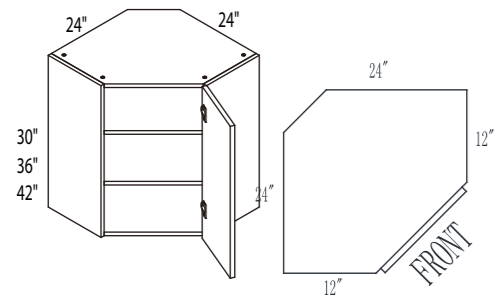

Kitchen Cabinet MSRP List

Wall Easy Reach Cabinet	ITEM	BOX	Classic	Deluxe	Delight	Luxury
	WER2430	490	74	109	147	244
	WER2436	520	86	128	175	291
	WER2442	600	99	146	201	337

*Two attached doors
*30" & 36" height cabinets have 2 shelves, 42" have 3 shelves
*Hinge open angle is 155°(box-door)and 270°(door-door)
*Not soft closing

Wall Diagonal Cabinet	ITEM	BOX	Classic	Deluxe	Delight	Luxury
	WDC2430	405	53	79	107	181
	WDC2436	436	61	92	129	214
	WDC2442	521	70	107	147	250

*30" & 36" height cabinets have 2 shelves, 42" have 3 shelves
*Hinge open angle=45°
*Not soft-closing

Pantry Cabinet	ITEM	BOX	Classic	Deluxe	Delight	Luxury
	PC1584	682	132	196	260	430
	PC1590	708	140	208	278	459
	PC1596	733	147	218	294	488
	PC1884	702	153	227	308	511
	PC1890	729	162	242	328	546
	PC1896	754	172	256	347	581
	PC2484	833	221	325	427	698
	PC2490	861	233	343	454	744
	PC2496	888	245	362	480	790

*Height of pantry include feet's height
*Double doors style, lower doors are 30" height
*Doors of horizontal grain have joints(DW,PP)

*Not all available items are shown in the list

Kitchen Cabinet MSRP List

Pantry Cabinet	ITEM	BOX	Classic	Deluxe	Delight	Luxury
	PC2484DD	862	221	325	427	698
	PC2490DD	890	233	343	454	744
	PC2496DD	916	245	362	480	790
	PC3084	916	264	389	522	860
	PC3090	944	278	413	555	918
	PC3096	972	294	437	589	975
	PC3684	999	306	455	615	1022
	PC3690	1027	324	484	656	1091
	PC3696	1057	342	512	696	1161

*Height of pantry include feet's height
*Quadruple doors style, lower doors are 30" height
*Doors of horizontal grain have joints(DW,PP)

Pantry Cabinet Door	ITEM	Classic
	PC1584-N	142
	PC1884-N	165
	PC2484-N	227
	PC2484DD-N	239
	PC3084-N	283
	PC1590-N	148
	PC1890-N	172
	PC2490-N	237
	PC2490DD-N	249
	PC3090-N	296
	PC1596-N	155
	PC1896-N	180
	PC2496-N	248
	PC2496DD-N	260
PC3096-N	310	

* Available for PP & DW style
* Avoid joint doors
* Extra hinges included

*Not all available items are shown in the list