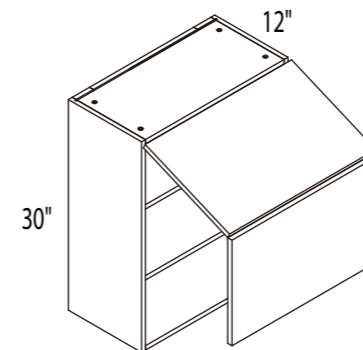

*Fold up style, two attached doors divided equally
*Recommend BLUM FOLD LIFT
*Price of lift-up mechanism is excluded
*Refer to P39 for hardware info