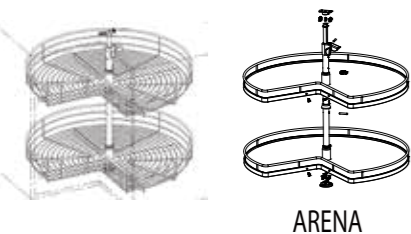

Storage Solutions

Lazy Susan Tray

ITEM	CODE	MSRP
BLS33-ARENA TRAY	WJ011396	732
BLS36-ARENA TRAY	WJ011397	990
BLS33-TRAY	WJ011402	325
BLS36-TRAY	WJ011403	363

*Applied with BER & BLS cabinets